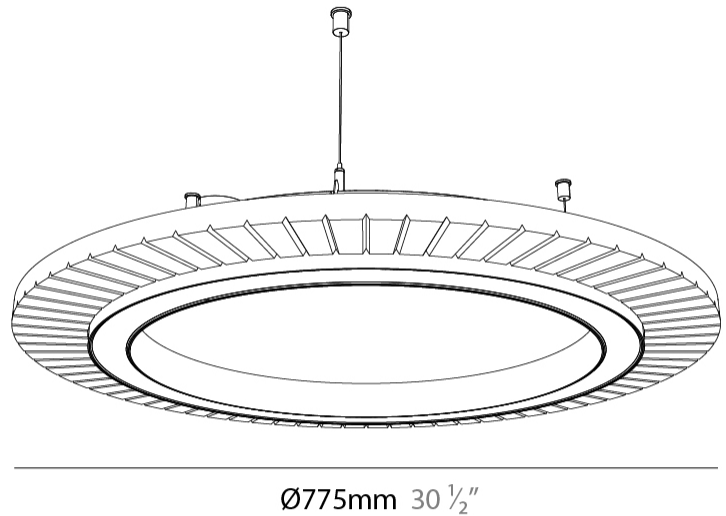

PHYSICAL

Shape: Round
Diameter (mm): 775
Diameter (in): 30 1/2
Height (mm): 84
Height (in): 3 5/16
Max. Overall Height (mm): 2084
Max. Overall Height (in): 82 1/16
Weight (kg): 5.8
Weight (lbs): 12.78

Diffuser: [PMMA - Opal / Clear / Microprism / Clear Microprism](#)
Fixture Finish: [SSR / BKV / CWI / CRY / HAB / UFT / ITA / RUA / FTG / MYG / LOD / PUS / FRO / FUP / KIA / POP / BLS / SPG / MEY / GOH / CHC / COM / ABZ / JAG / OBR / MOS / ROR](#)
Holder Finish: [SSR / BKV / CWI / CRY / HAB / LAG / UFT / ITA / RUA / RUR / MIC / FTG / MYG / TWT / LOD / PUS / FRO / FUP / KIA / POP / BLS / SPG / MEY / GOH / GUM / CHC / COM / ABZ / JAG](#)

Accent Finish: [OPL / MPM / CMP](#)
Acoustic Finish: [SFW / CYW / SEE / SYN / MTS / PMB / TTN / CYB / STO / DPE / BES / SHB / ARE / ANE / VRD / CRF](#)
Fixture Material: [Acoustic / Aluminum / PMMA](#)
Primary Material: [Acoustic](#)
Cable Details: [2000mm/78 3/4" or 6000mm/236 1/4" Cable, - Transparent](#)

ELECTRICAL

Lamp Type: LED
Input Wattage (W): 38.8
Total Output Wattage (W): 35.5
Dimming: [Non-dimming / DALI Dimming / MATTER Dimming](#)
Driver Included: No
Driver Location: Remote
Driver Class: Class 2
Input Voltage (V): 120 - 277
Upon Request: [0 - 10V Dimming / Phase Dimming](#)

LED

Color Temperature (°K): [2700 / 3000 / 3500 / 4000](#)
Max. Delivered Lumen (lm): Max 4542
Nominal Lumen (lm): Max 6390
CRI: >90 CRI
Lamp Life (hrs): 50000

OPTICAL

RATINGS AND CERTIFICATIONS

Certified By: Certified for North American Standards
IP rating: IP20

PROJECT	_____
TYPE	_____
SPECIFIER	_____
QUANTITY	_____
DATE	_____